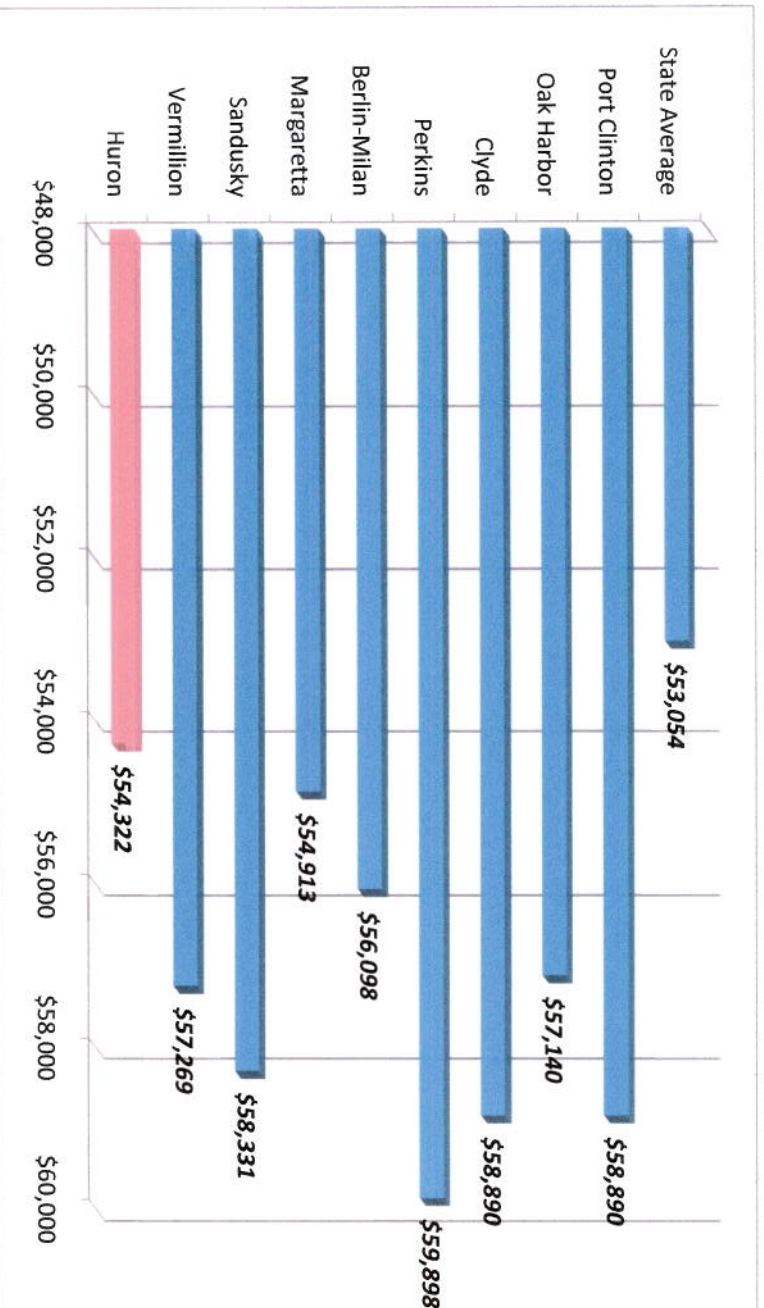

Average Teacher Pay - Erie County*

* From Ohio Department of Education for School Year 2009-2010

Average Teacher Pay - SBC*

*From Ohio Department of Education for School Year 2009-2010