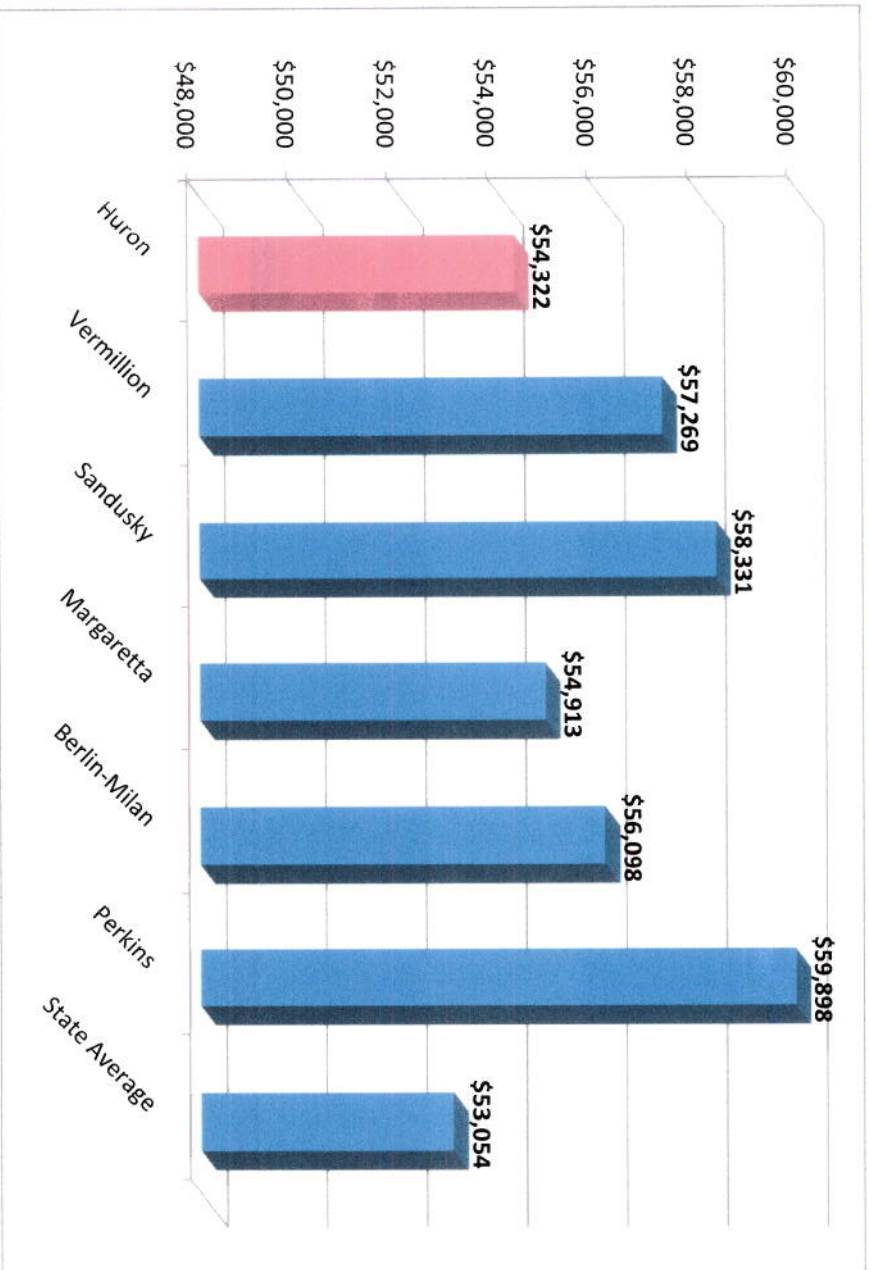

Average Teacher Pay - Erie County*

* From Ohio Department of Education for School Year 2009-2010

Average Teacher Pay - SBC*

*From Ohio Department of Education for School Year 2009-2010