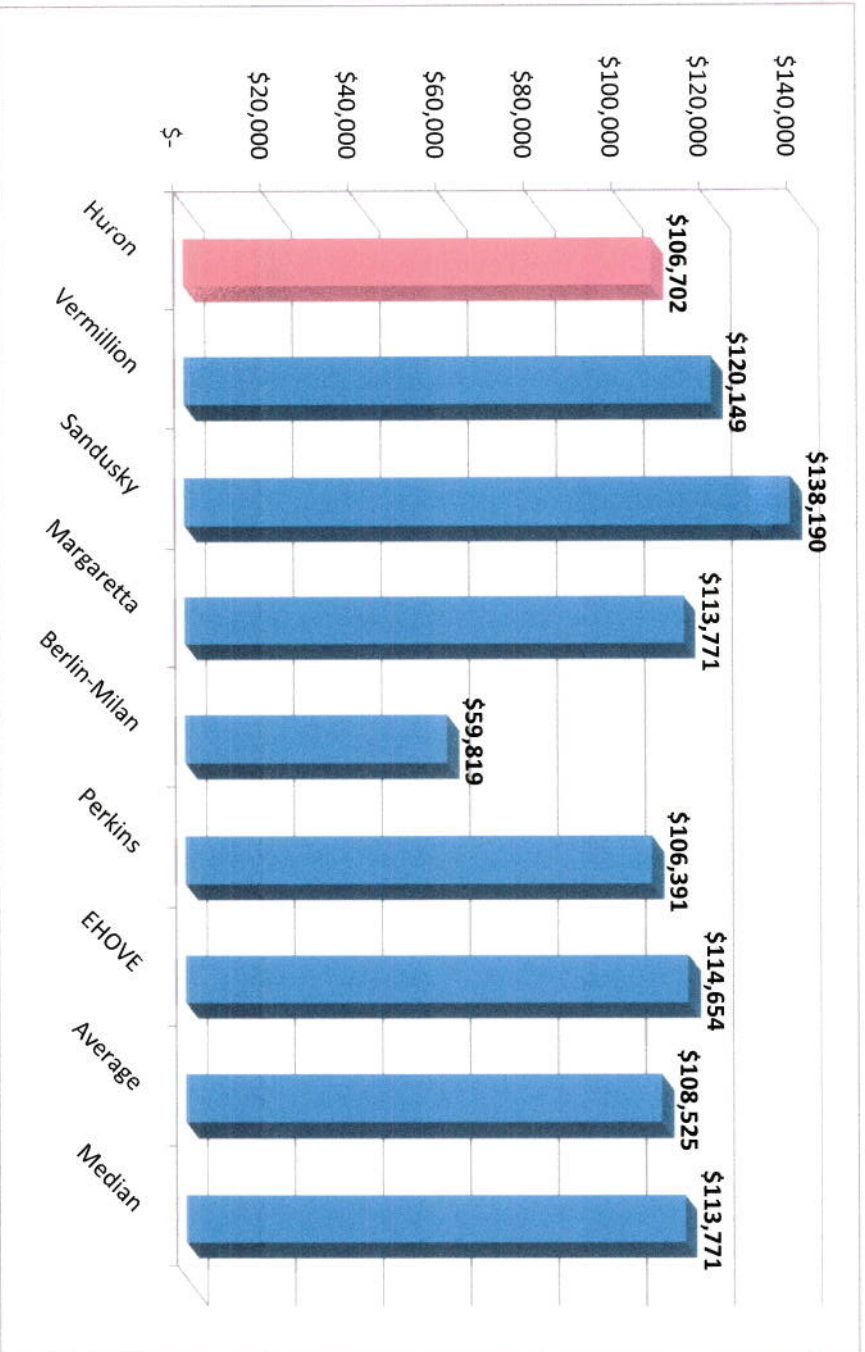

Superintendent Salaries- Erie County*

* Per Ohio School Boards Association for 2009-2010 School Year