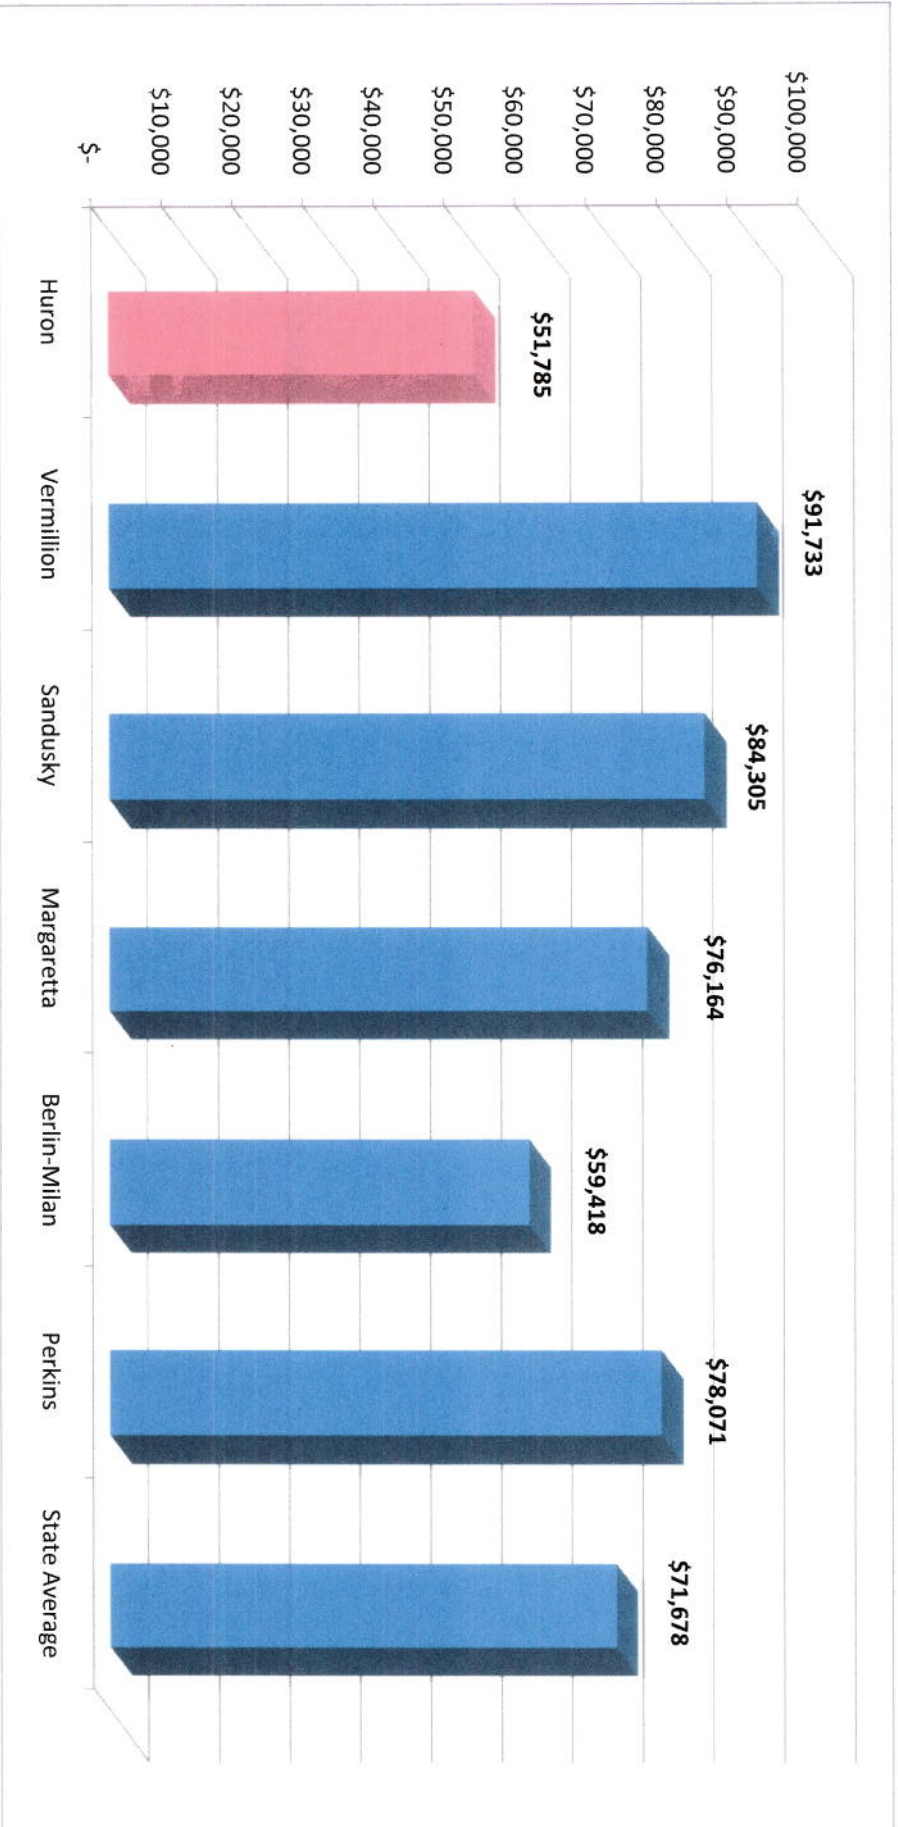

# Average Administrative Pay- Erie County\*

\* From Ohio Department of Education for School Year 2009-2010