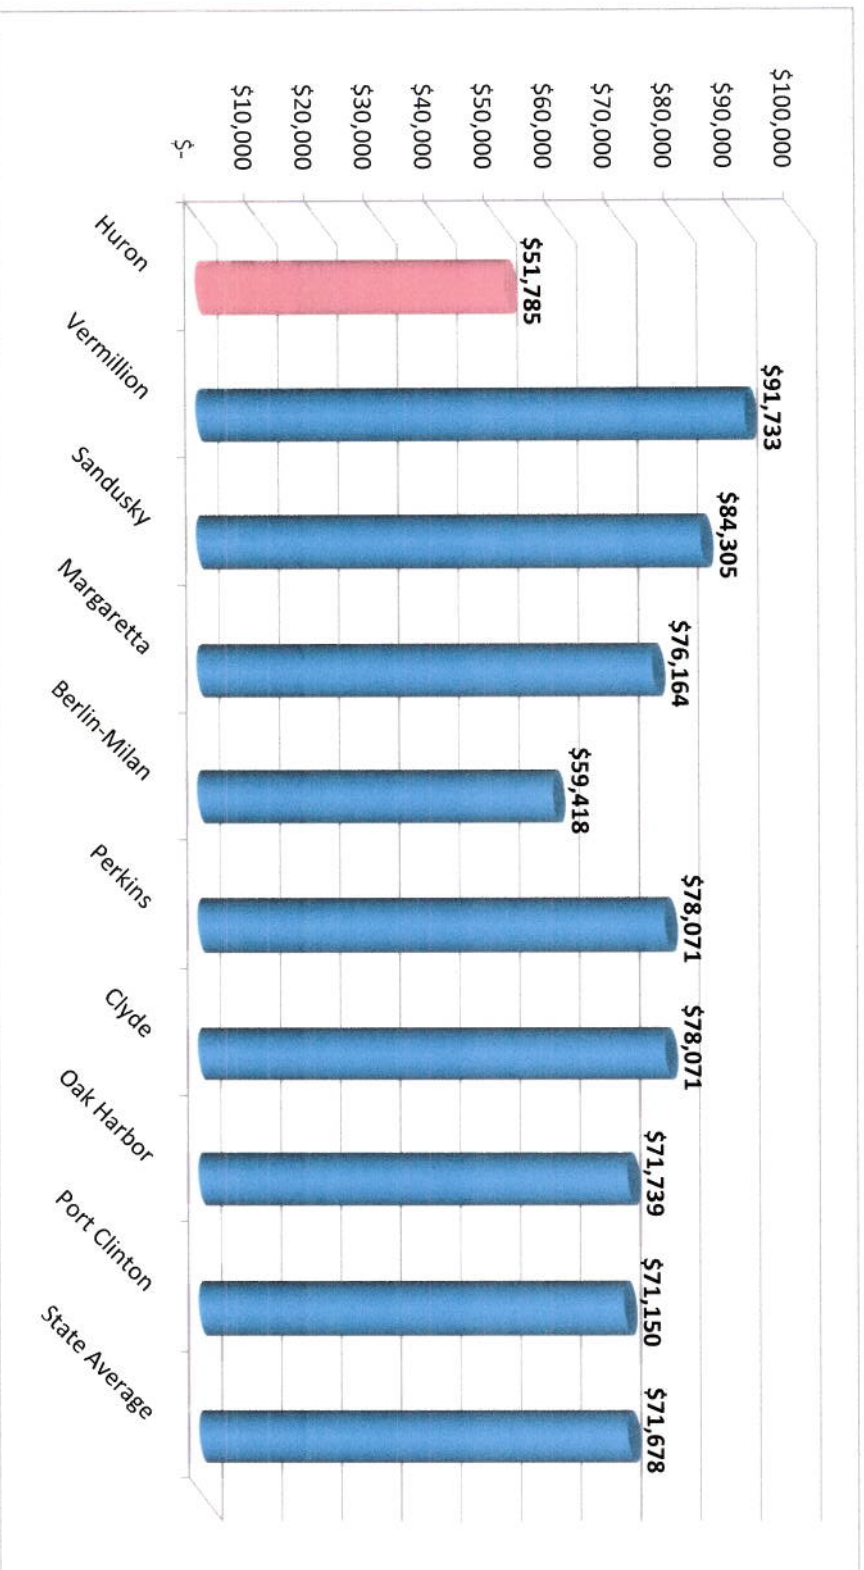

Average Administrative Salaries-- SBC*

* From Ohio Department of Education for School Year 2009-2010