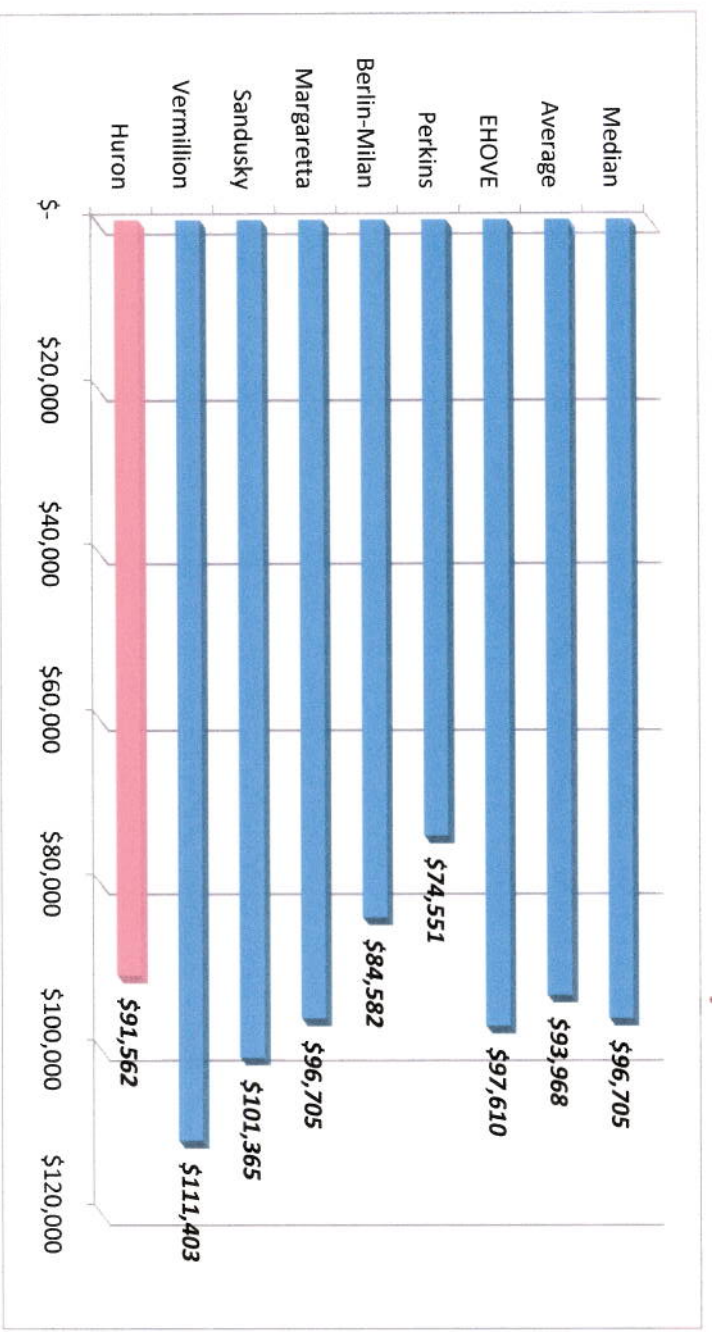

Treasurer's Salaries- Erie County*

* Per Ohio School Boards Association for 2009-2010 School Year